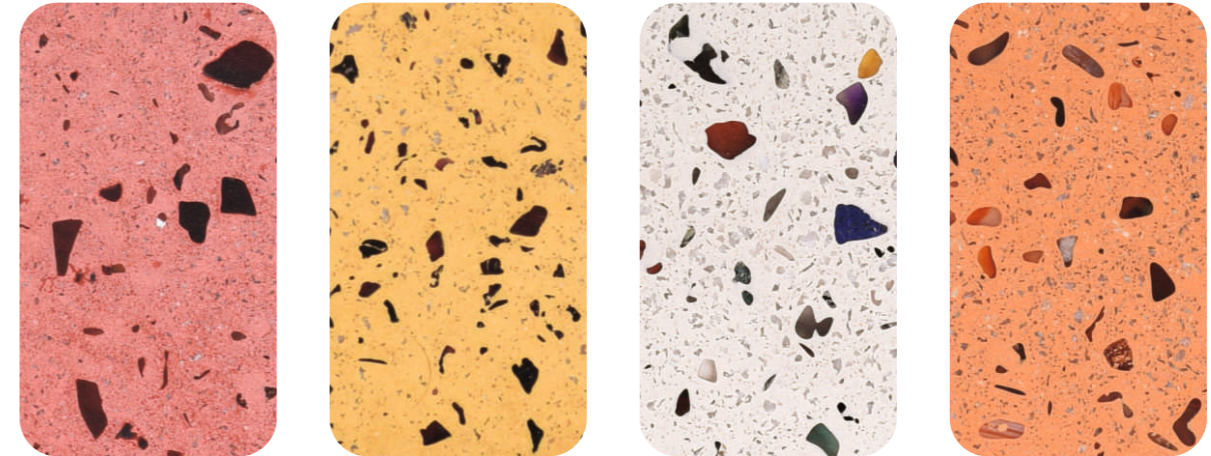

# Semiprecious ORBIT

*bacino*

ORB-AM-39

ORB-BA-06

ORB-BK-36

ORB-BT-18

ORB-CT-23

ORB-GT-22

ORB-MIX-28

ORB-RC-19

ORB-SQ-01

ORB-SS-11

ORB-WR-31

ORB-YT-41

Please note: Due to the nature of the material, differences in tone and texture will vary.

Colours will also appear slightly different on screen.