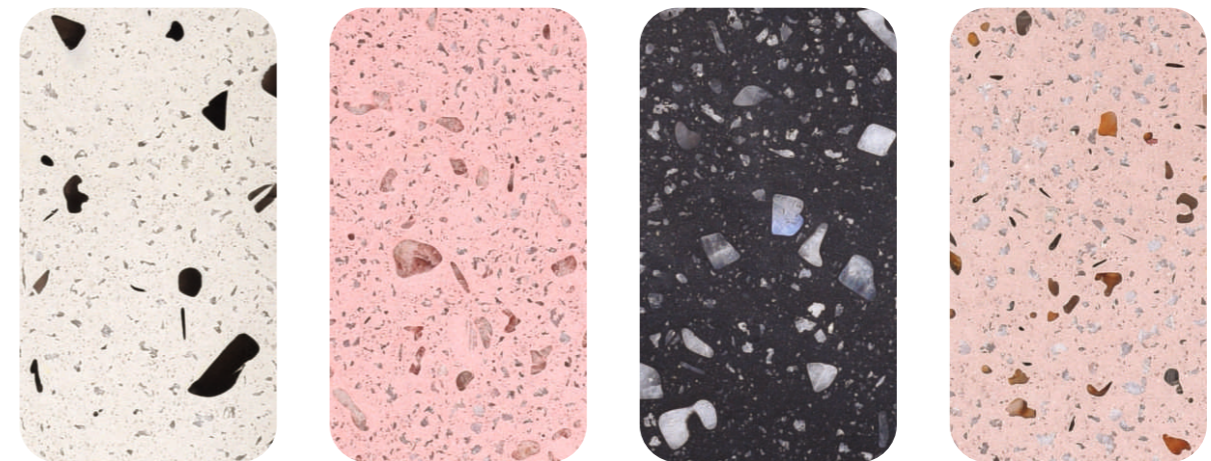

# Semiprecious ORBIT

*bacino*

ORB-AM-39

ORB-BA-06

ORB-BK-36

ORB-BT-18

ORB-CT-23

ORB-GT-22

ORB-MIX-28

ORB-RC-19

ORB-SQ-01

ORB-SS-11

ORB-WR-31

ORB-YT-41

Please note: Due to the nature of the material, differences in tone and texture will vary.

Colours will also appear slightly different on screen.