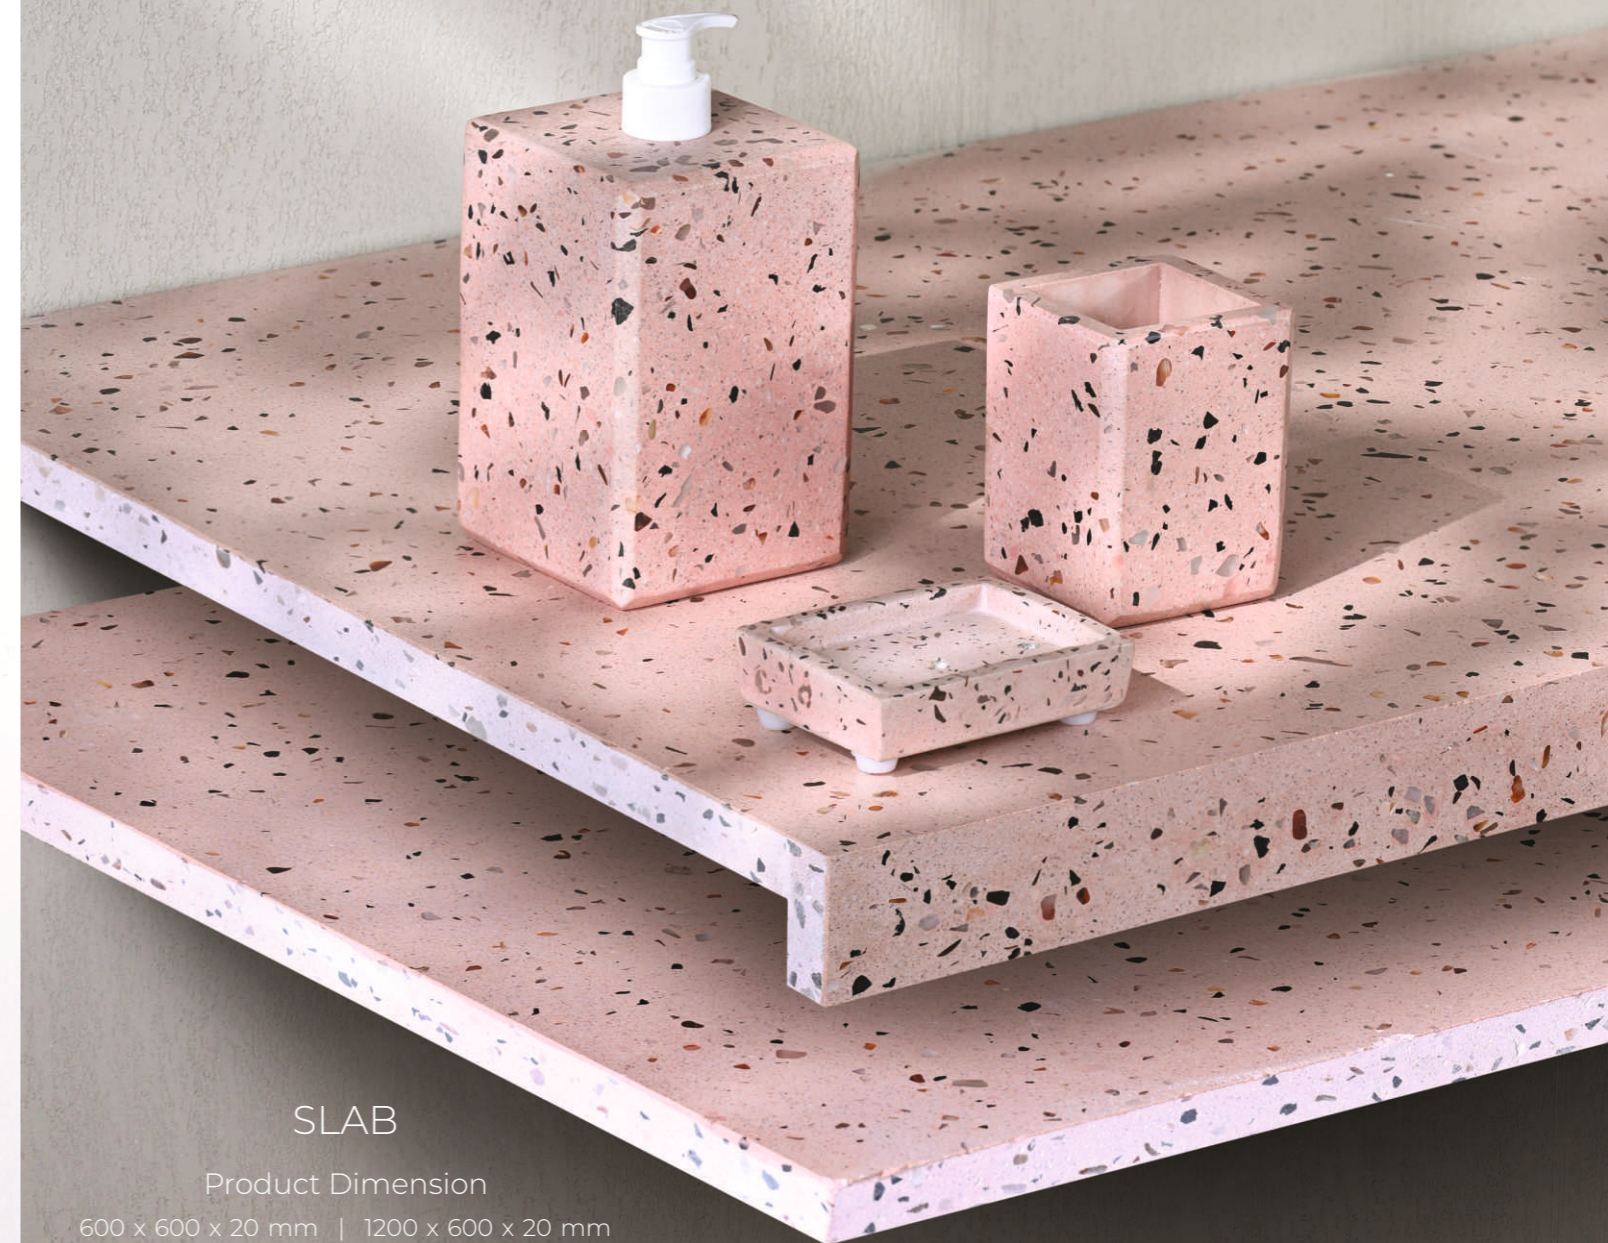

## TOOTHBRUSH HOLDER

Product Dimension  
110 x 82 x 82 mm

## SOAP DISH

Product Dimension  
108 x 80 x 25 mm

A complimentary Soap Dish  
will accompany each basin.

*basino*

## SLAB

Product Dimension  
600 x 600 x 20 mm | 1200 x 600 x 20 mm  
1800 x 900 x 20 mm | 2400 x 900 x 20 mm

Facia: 50 mm. It can be customised.