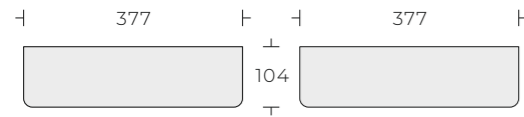

Technical specification

bacino

ORBIT

	Product Weight	Package Dimensions	Package Weight
Solid	6 kg	460 x 460 x 180	8 kg
Terrazzo	7 kg	460 x 460 x 180	9 kg
MOP	6 kg	460 x 460 x 180	8 kg
Semiprecious	7 kg	460 x 460 x 180	9 kg