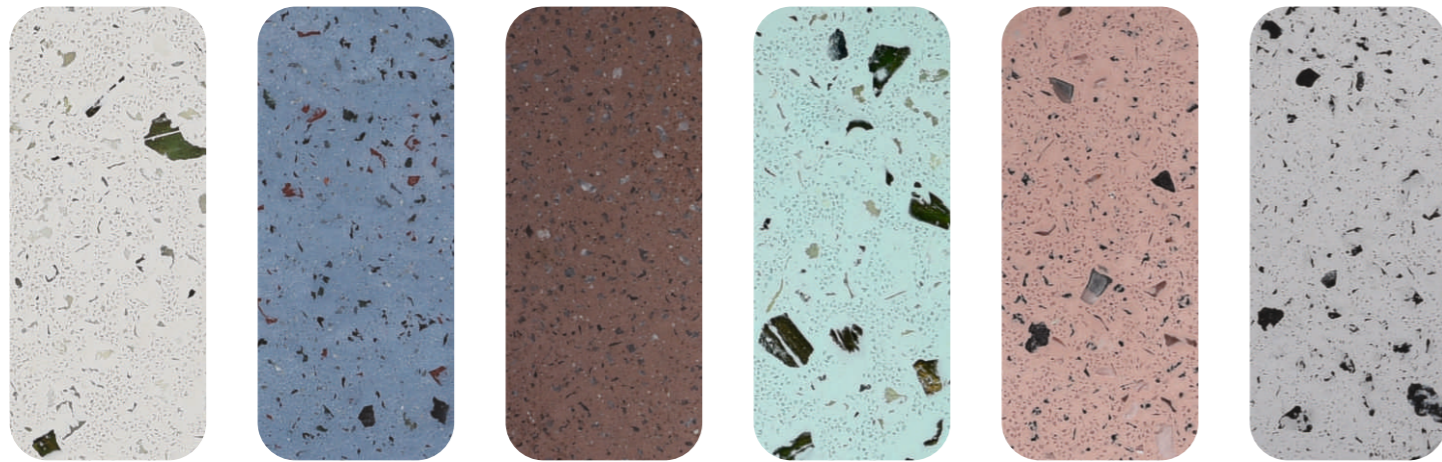

TRAPEZE - Terrazzo

bacino

TRZ-T-01   TRZ-T-04   TRZ-T-05   TRZ-T-06   TRZ-T-11   TRZ-T-18