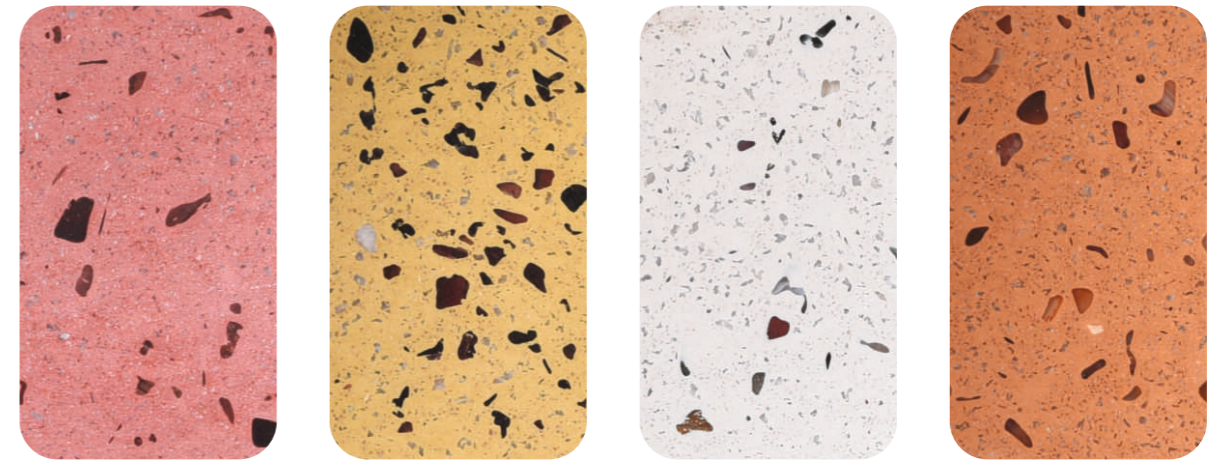

Semiprecious CAPSULE

baccino

CAP-CT-23   CAP-GT-22   CAP-MIX-28   CAP-RC-19