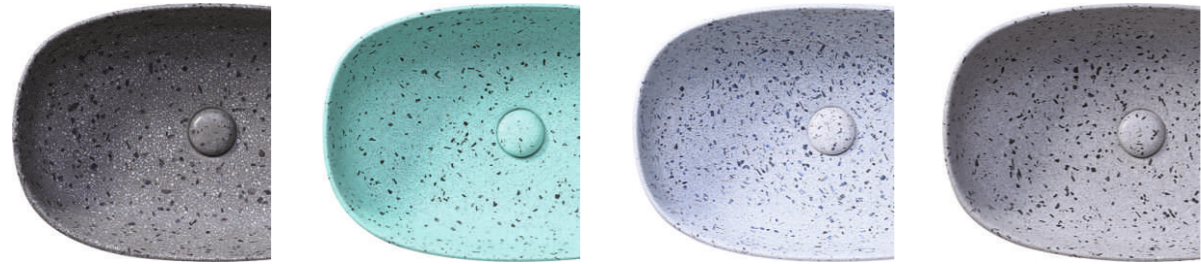

CAP-AM-39   CAP-BA-06   CAP-BK-36   CAP-BT-18