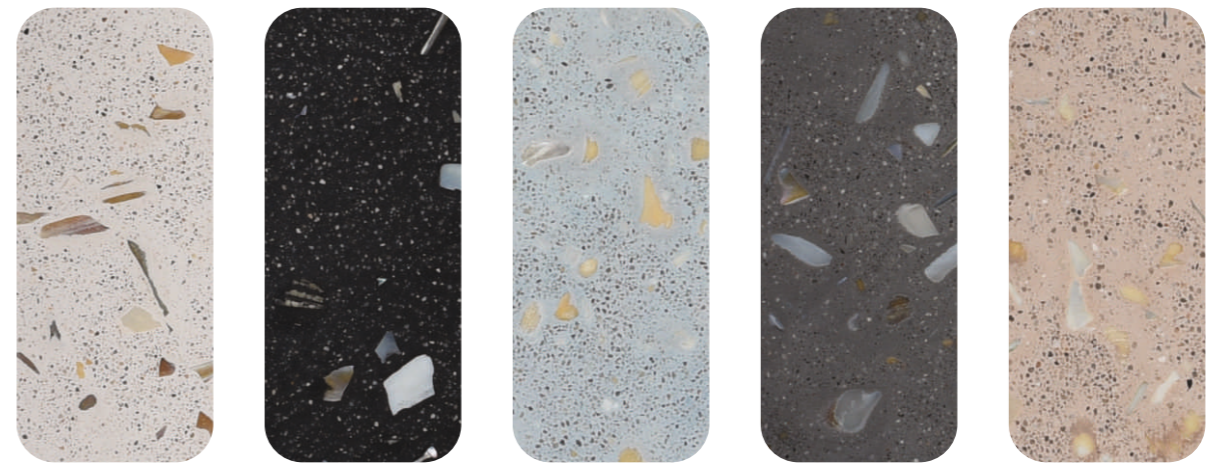

Semiprecious TRAPEZE

# TRAPEZE - Mother of Pearl

*bacino*

TRZ-M-01 TRZ-M-04 TRZ-M-05 TRZ-M-06 TRZ-M-11 TRZ-M-18

TRZ-M-21 TRZ-M-19 TRZ-M-22 TRZ-M-23 TRZ-M-25

TRZ-M-28 TRZ-M-31 TRZ-M-36 TRZ-M-39 TRZ-M-41

Please note: Due to the nature of the material, differences in tone and texture will vary.

Colours will also appear slightly different on screen.

TRAPEZE - Mother of Pearl