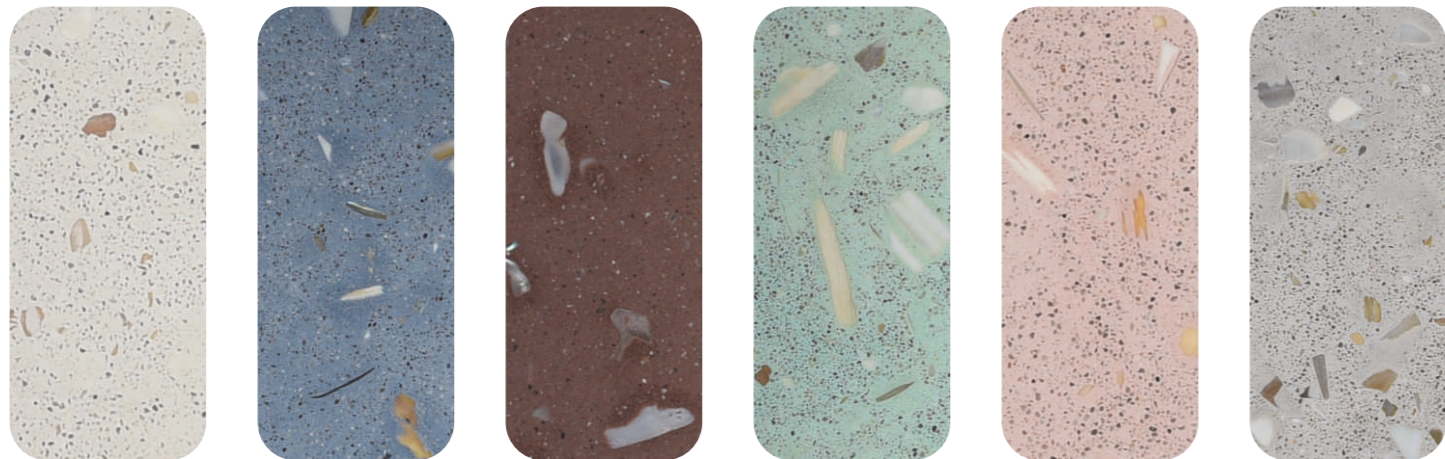

ORB-M-01   ORB-M-04   ORB-M-05   ORB-M-06   ORB-M-11   ORB-M-18