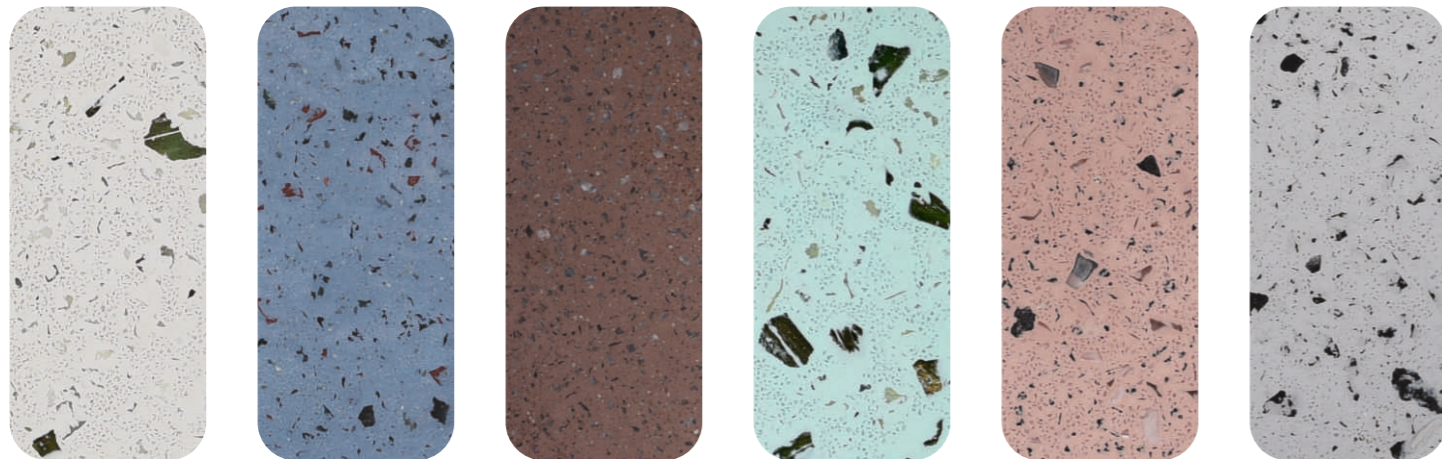

Please note: Due to the nature of the material, differences in tone and texture will vary.

Colours will also appear slightly different on screen.

ORBIT - Mother of Pearl

# ORBIT - Terrazzo

*bacino*

ORB-T-21

ORB-T-19

ORB-T-22

ORB-T-23

ORB-T-25

ORB-T-01